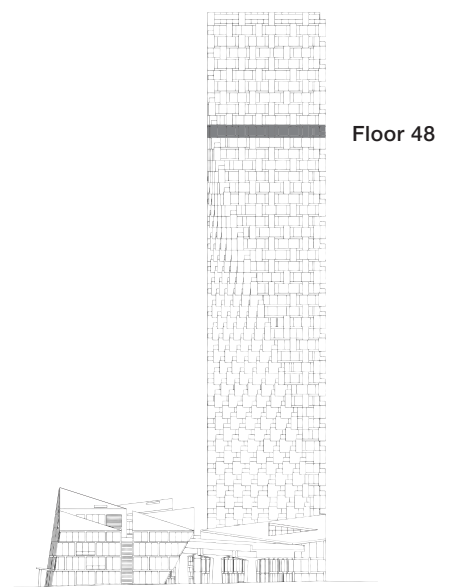

VANCOUVER HOUSE

ESTATE 4806

TWO BEDROOM & LIBRARY

TOTAL LIVING 1820 SQ FT

Indoor Living 1585 sq ft

Outdoor Living 235 sq ft

- Unobstructed views of the length of False Creek and Mount Baker with direct access to outdoor space from all principle rooms
- Boffi chef's kitchen featuring Miele appliances and custom BIG-designed Corian island
- Master bedroom with marble clad five-piece ensuite and spacious dressing room
- Secluded library for use as home theatre or additional guest bedroom