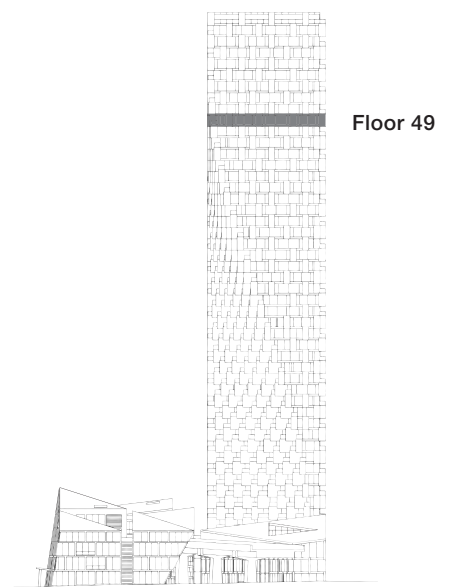

VANCOUVER HOUSE

ESTATE 4906

TWO BEDROOM & LIBRARY

TOTAL LIVING 1787 SQ FT

Indoor Living 1552 sq ft

Outdoor Living 235 sq ft

- Unobstructed views of the length of False Creek and Mount Baker with direct access to outdoor space from all principle rooms
- Boffi chef's kitchen featuring Miele appliances and custom BIG-designed Corian island
- Master Bedroom with marble clad five-piece ensuite and spacious dressing room
- Secluded library for use as home theatre or additional guest bedroom

westbank

Renderings are representational only. E.& O.E.