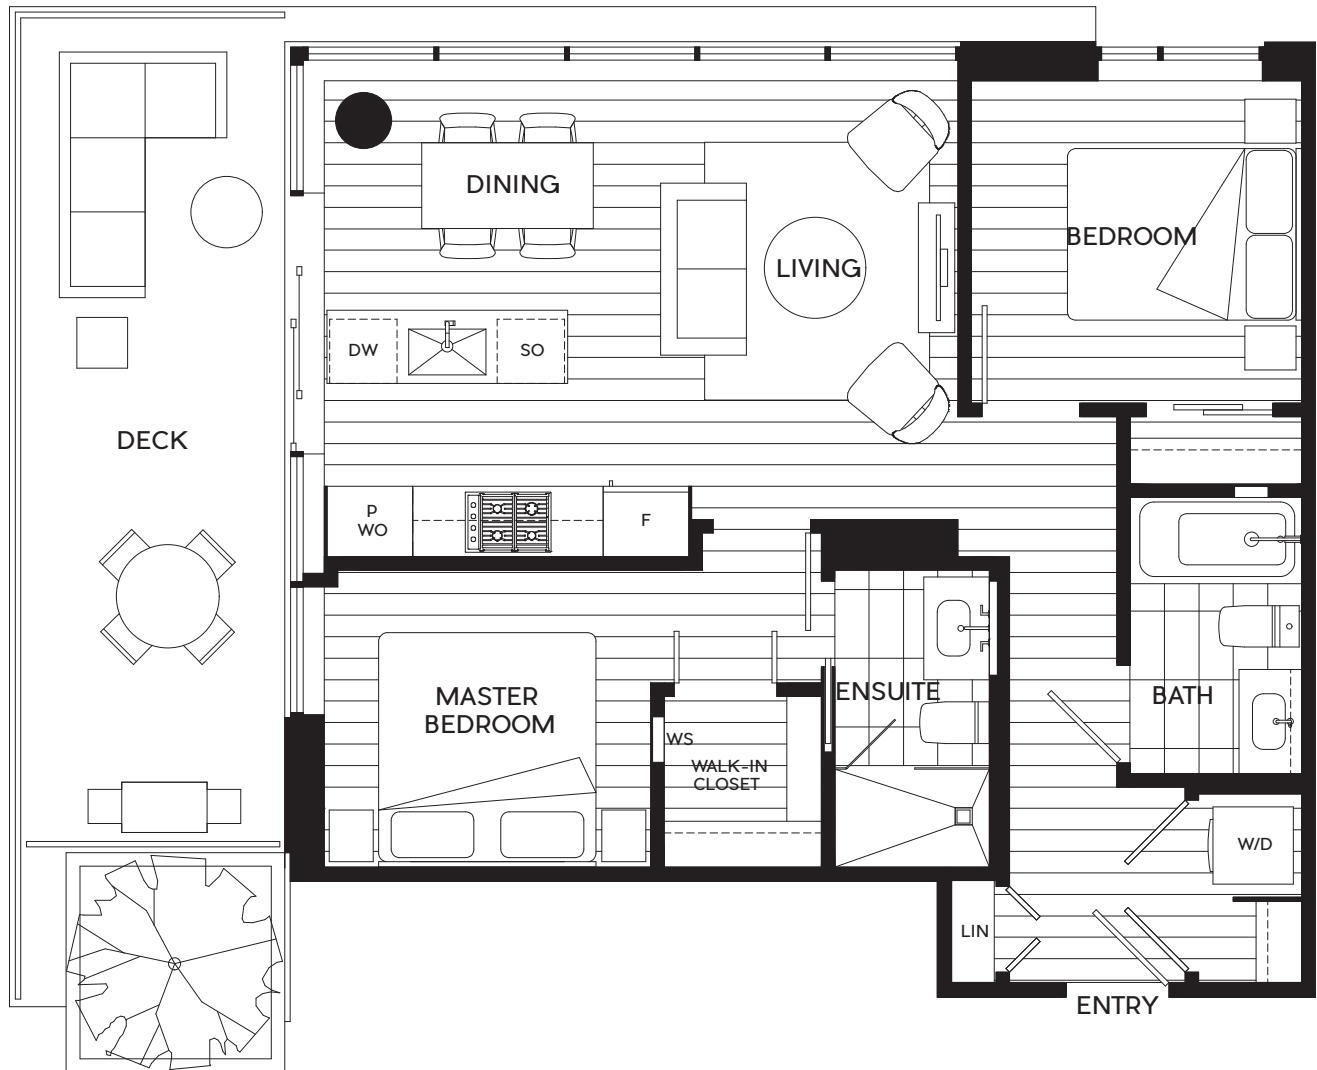

MIRABEL

English Bay

PLAN G

2 Bedroom + 2 Bath

756 SF

The material provided herein is for general informational purposes only and is not intended to depict as-built construction designs. The Developer reserves the right in its sole discretion to make modifications or changes to the building design, floor plans, project designs, specifications, finishes, features and dimensions. Renderings are artistic concepts only. Square footages are approximate and have been calculated from architectural drawings. Actual final dimensions following completion of construction may vary from those set out herein. E.& O.E. Marcon Davie (GP) Ltd.