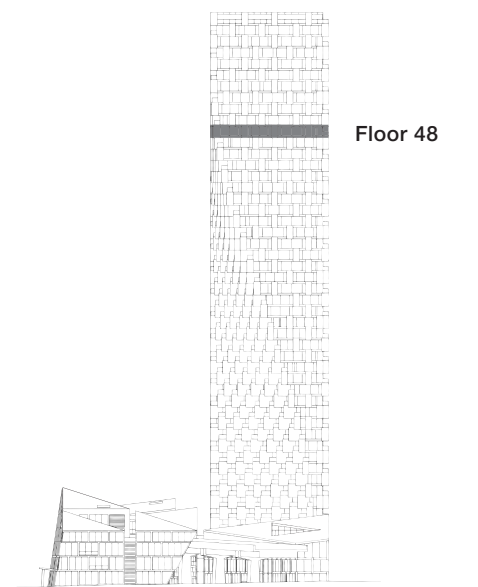

VANCOUVER HOUSE

ESTATE 4802

THREE BEDROOM & FAMILY ROOM

TOTAL LIVING 2326 SQ FT

Indoor Living 2074 sq ft

Outdoor Living 252 sq ft

- Unobstructed views of English Bay, Stanley Park, and the Lions Gate Bridge
- Boffi chef's kitchen featuring Miele appliances and custom BIG-designed Corian island
- Master bedroom with marble clad five-piece ensuite and dressing room
- Private sleeping wing with three spacious bedrooms