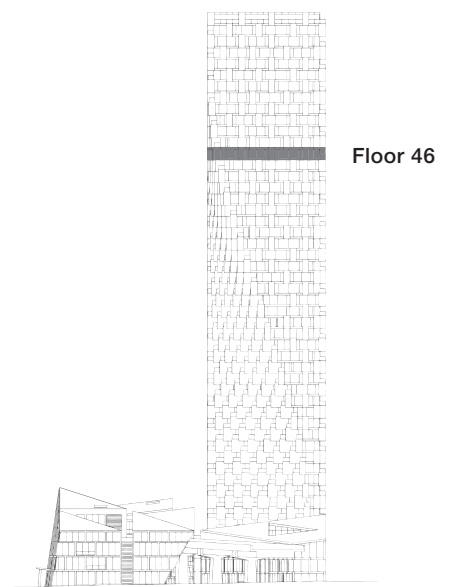

VANCOUVER HOUSE

ARCHITECT SERIES

4608

TWO BEDROOM

TOTAL LIVING 1368 SQ FT

Indoor Living 1192 sq ft

Outdoor Living 176 sq ft

This splendid home offers views of False Creek, the city, and beyond to Mount Baker. Two generous copper-clad balconies and floor-to-ceiling glazing bring morning light deep into the interiors. One terrace spans the length of the living and dining area, while another embraces the master and second bedrooms, each with a walk-in closet.