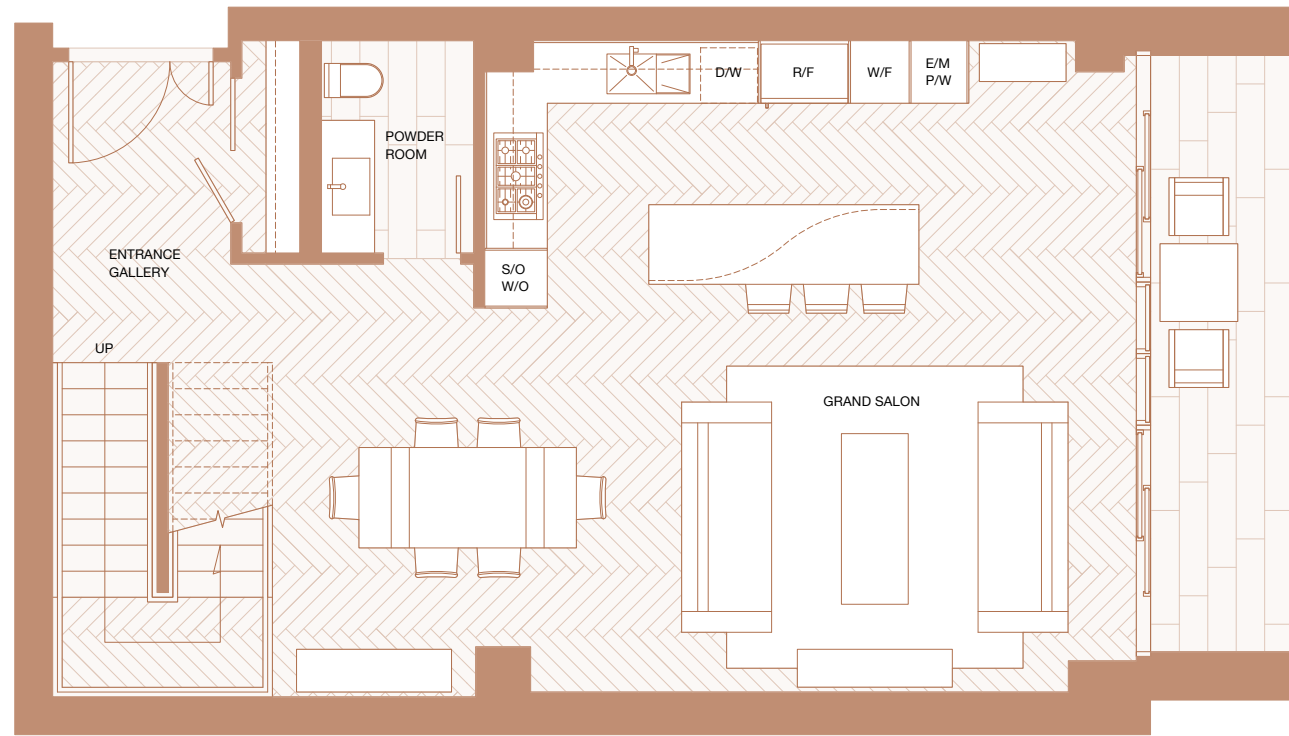

VANCOUVE
R HOUSE
$4,988,000

Lower Floor

Indoor Living 933 sf
Outdoor Living 116 sf

Upper Floor

Indoor Living 946 sf
Outdoor Living 119 sf

PENTHOUSE 09
$4,988,000

west bank