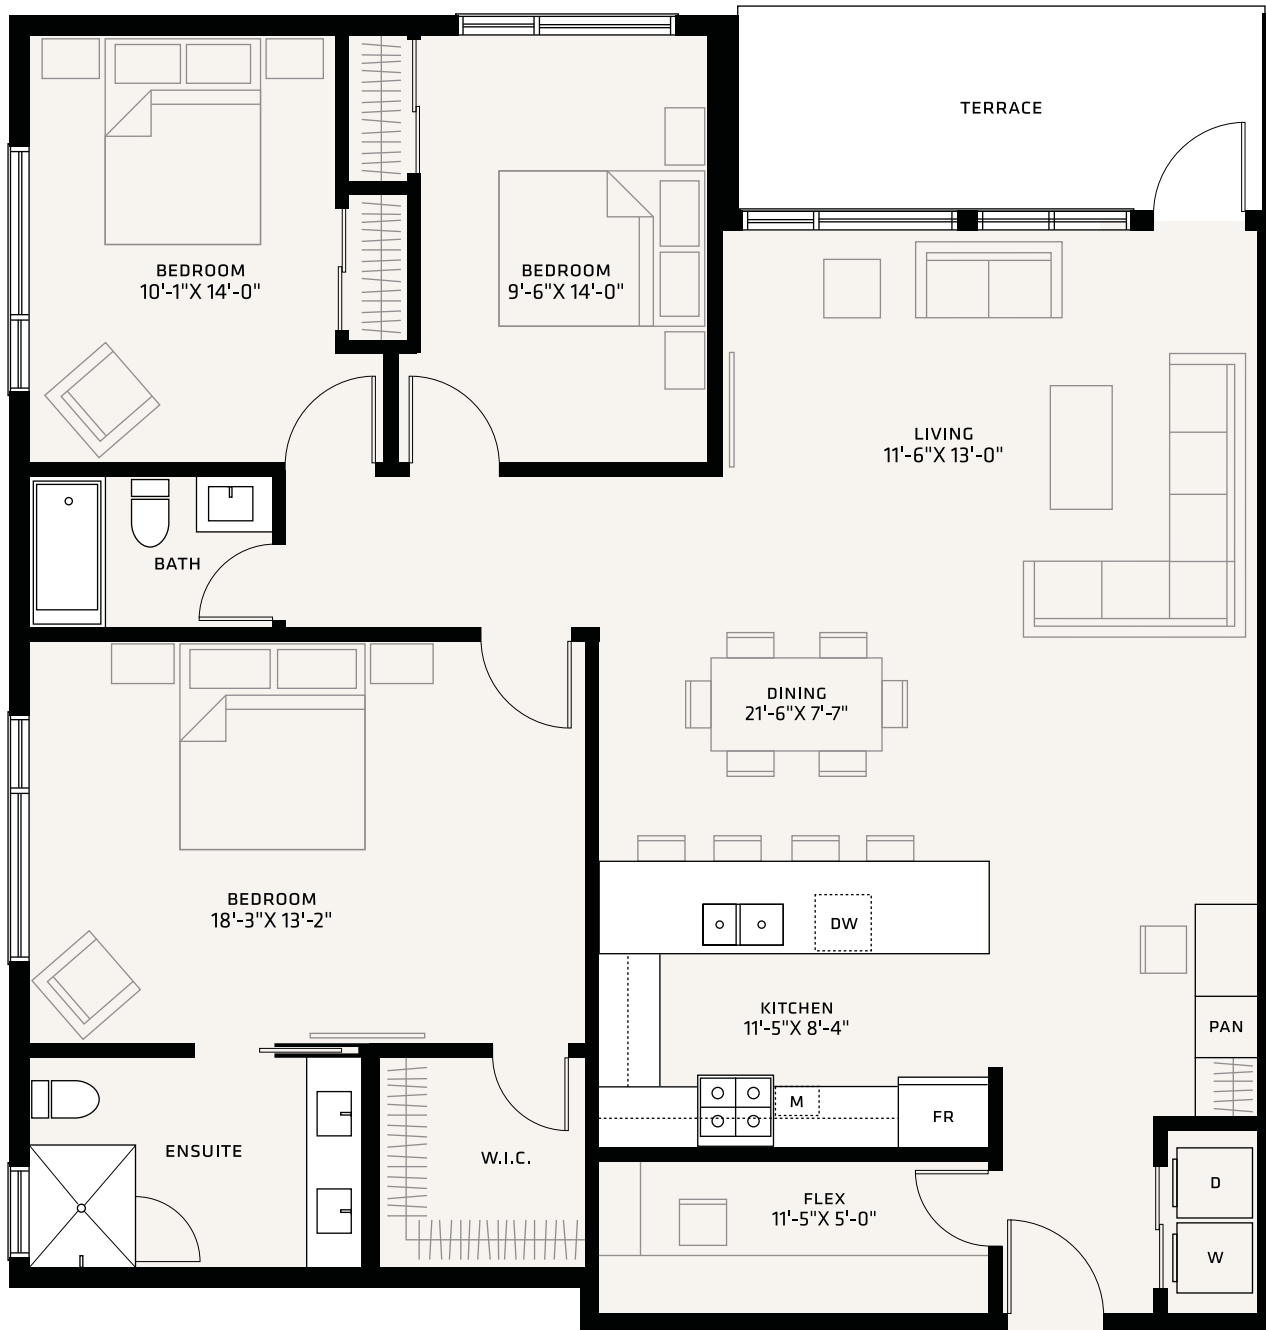

CHELSEA

M E W S

201

3 Bedroom +Flex

TOTAL LIVING 1,706 SQ.FT.

Indoor Living 1,595 sq.ft.

Outdoor Living 111 sq.ft.

NOT TO SCALE

2ND FLOOR

CHELSEA

M E W S

206

2 Bedroom+Flex

2 Bath

TOTAL LIVING 1,593 SQ.FT.

Indoor Living 1,275 sq.ft.