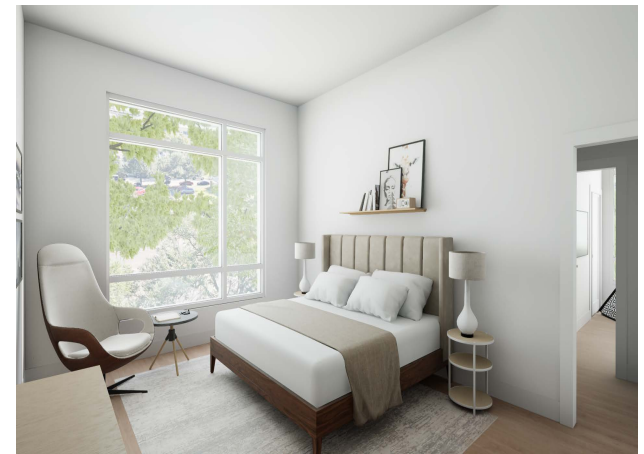

CHELSEA

M E W S

Artist's impression

604.913.1000 | chelseamews.ca

CHELSEA

M E W S

101

3 Bedroom

CHELSEA

M E W S

201

3 Bedroom +Flex

TOTAL LIVING 1,706 SQ.FT.

Indoor Living 1,595 sq.ft.

Outdoor Living 111 sq.ft.

NOT TO SCALE