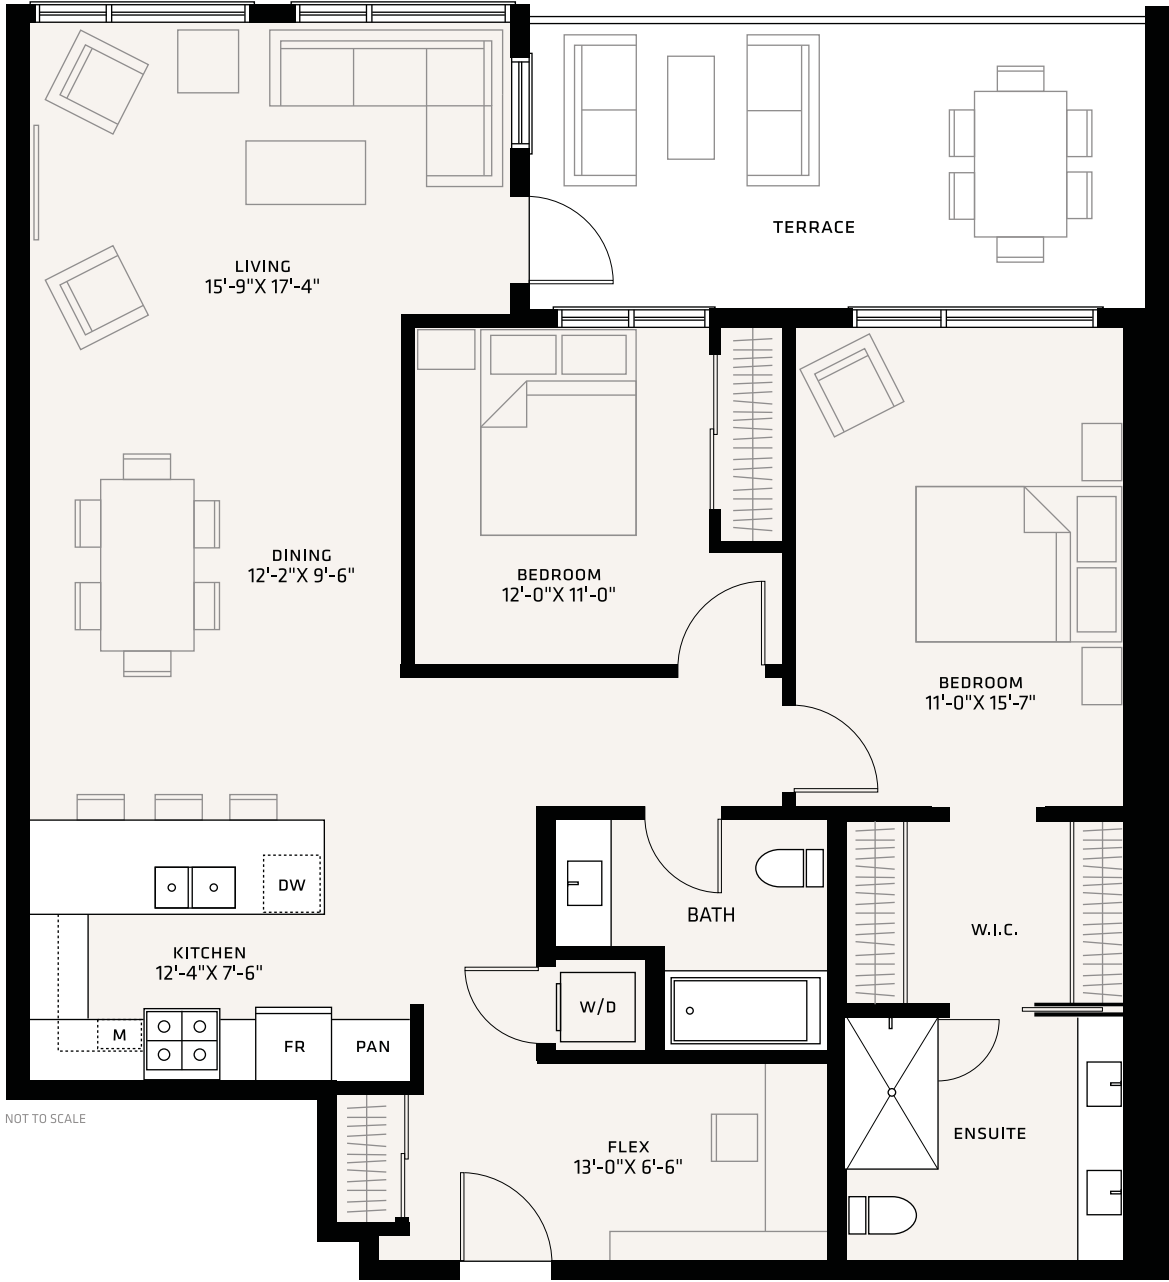

CHELSEA

M E W S

PH3

2 Bedroom+Flex

2 Bath

TOTAL LIVING 1,463 SQ.FT.

Indoor Living 1,272 sq.ft.

Outdoor Living 191 sq.ft.