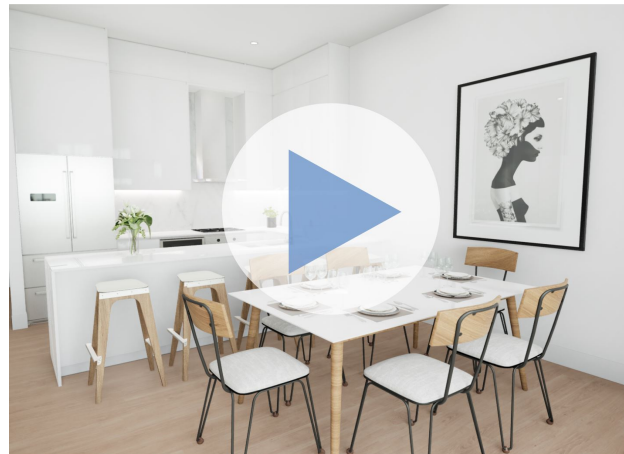

CHELSEA

M E W S

Artist's impression

604.913.1000 | chelseamews.ca